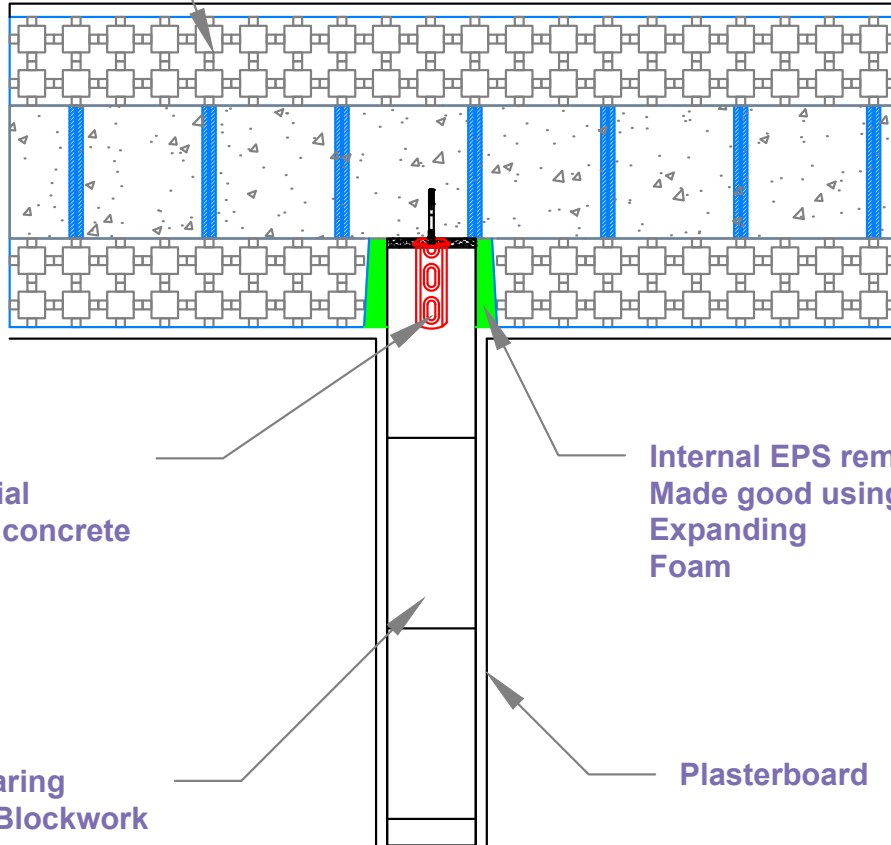

External  
Thermomur 350 Wall

Scale: 1:10

## Thermomur 350 Junction Details

JK-03is Internal Partition Structural Junction

Drawn By: MAJ

Date: Nov-22